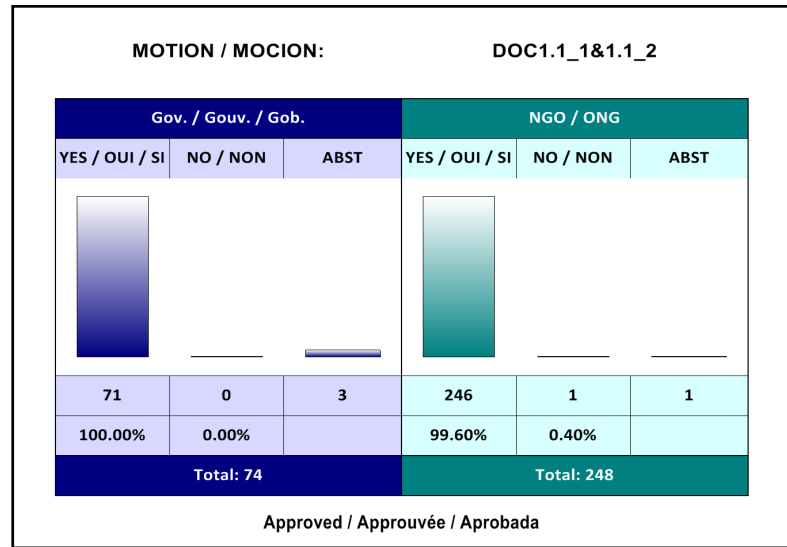

Members' Assembly voting results: 8 September 2012

Members' Assembly voting results: 8 September 2012