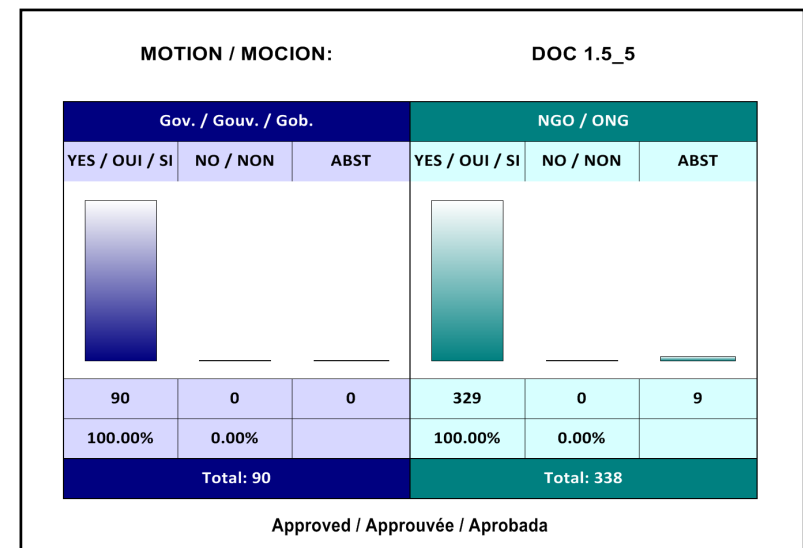

Members' Assembly voting results: 8 September 2012

Members' Assembly voting results: 8 September 2012