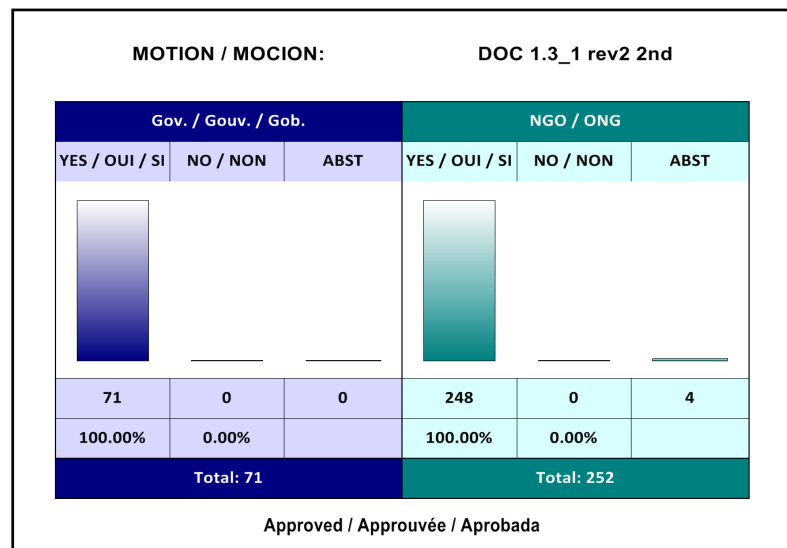

Members' Assembly voting results: 8 September 2012

Members' Assembly voting results: 8 September 2012