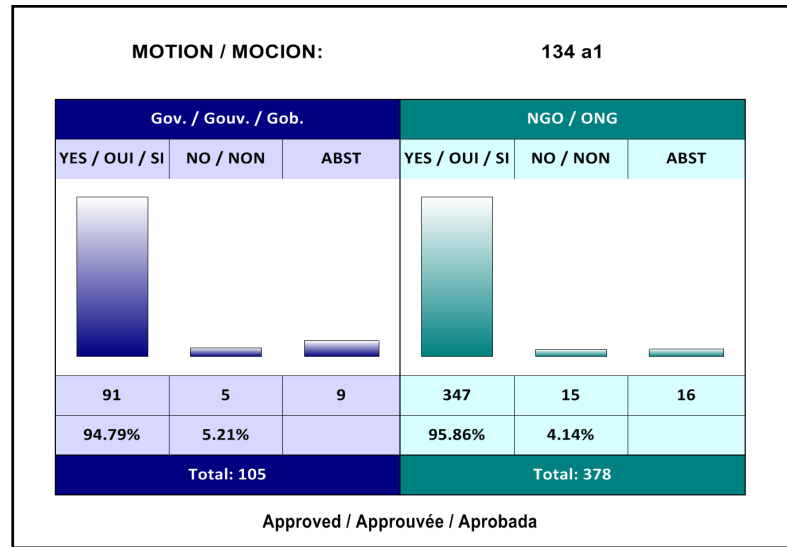

Members' Assembly voting results: 9 September 2012

Members' Assembly voting results: 9 September 2012