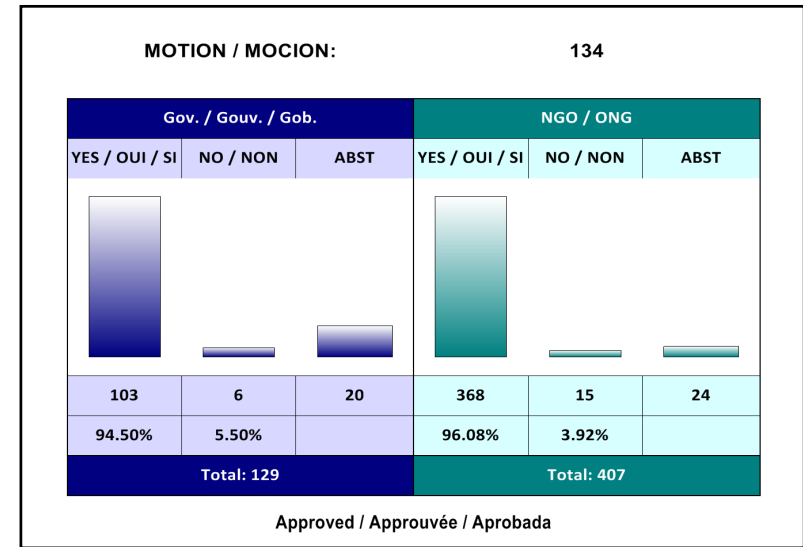

Members' Assembly voting results: 9 September 2012

Members' Assembly voting results: 9 September 2012