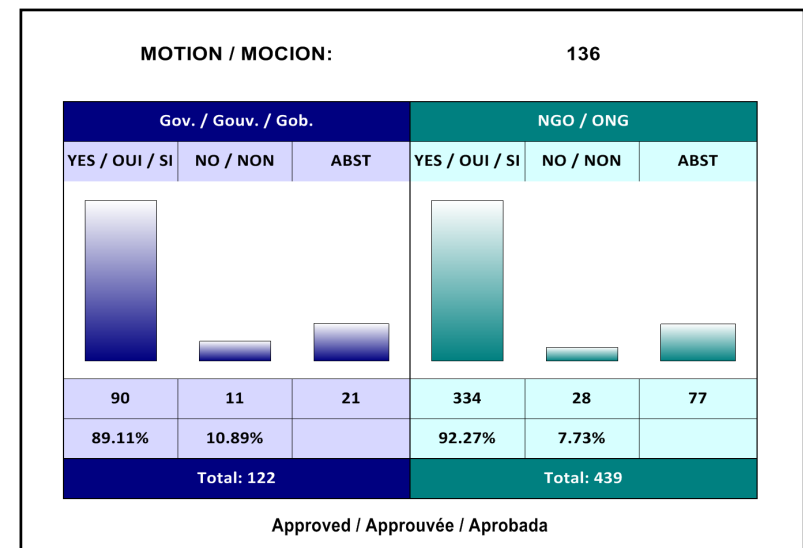

Members' Assembly voting results: 9 September 2012

Members' Assembly voting results: 9 September 2012