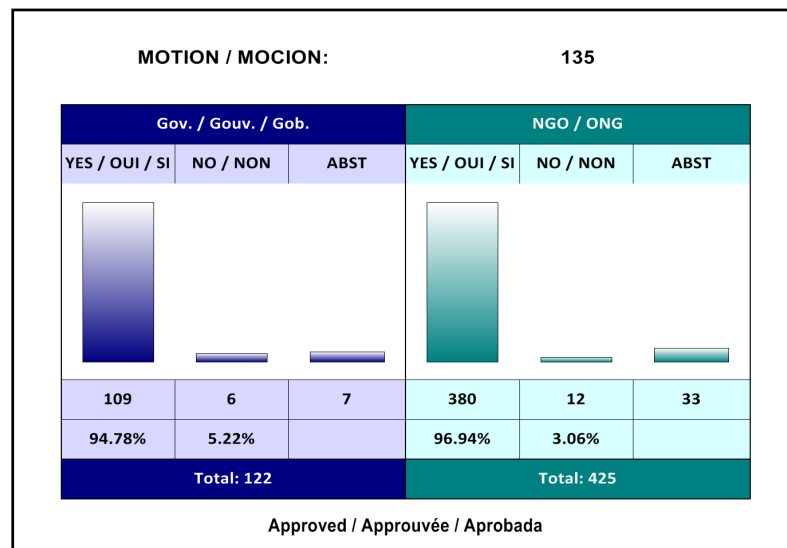

Members' Assembly voting results: 9 September 2012

Members' Assembly voting results: 9 September 2012