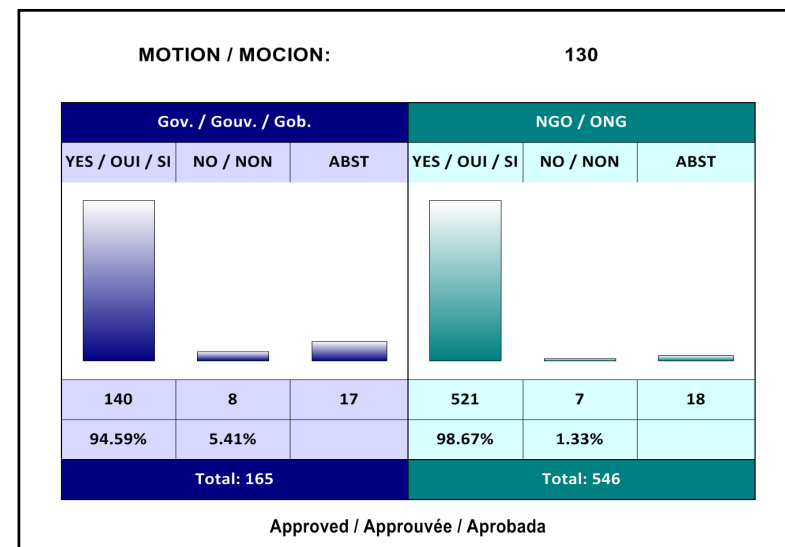

Members' Assembly voting results: 11 September 2012

Members' Assembly voting results: 11 September 2012

Members' Assembly voting results: 11 September 2012