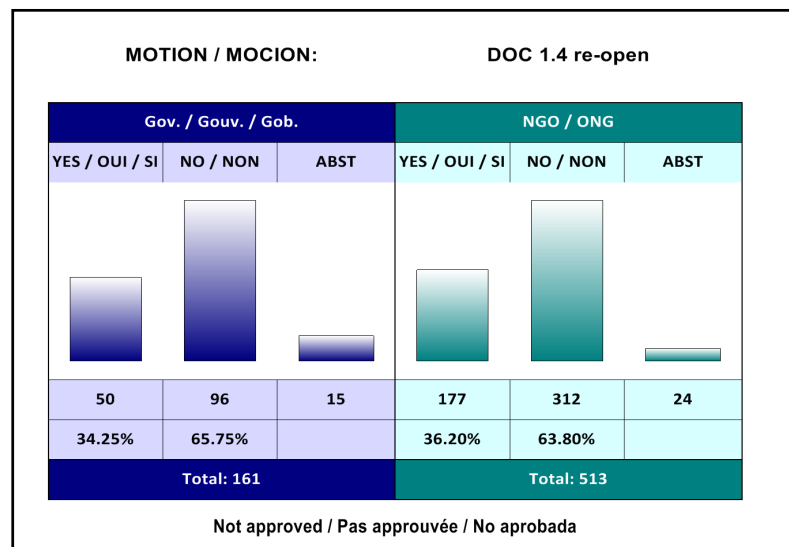

Members' Assembly voting results: 11 September 2012

Members' Assembly voting results: 11 September 2012

Members' Assembly voting results: 11 September 2012