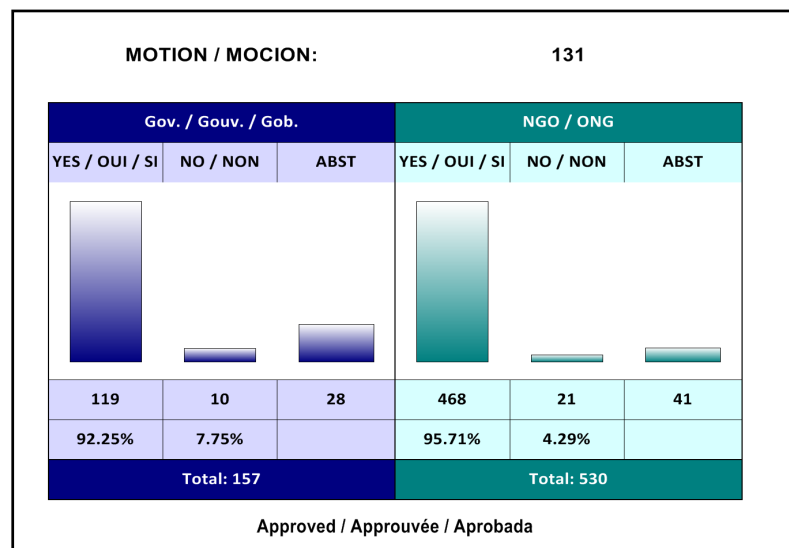

Members' Assembly voting results: 11 September 2012

Members' Assembly voting results: 11 September 2012

Members' Assembly voting results: 11 September 2012