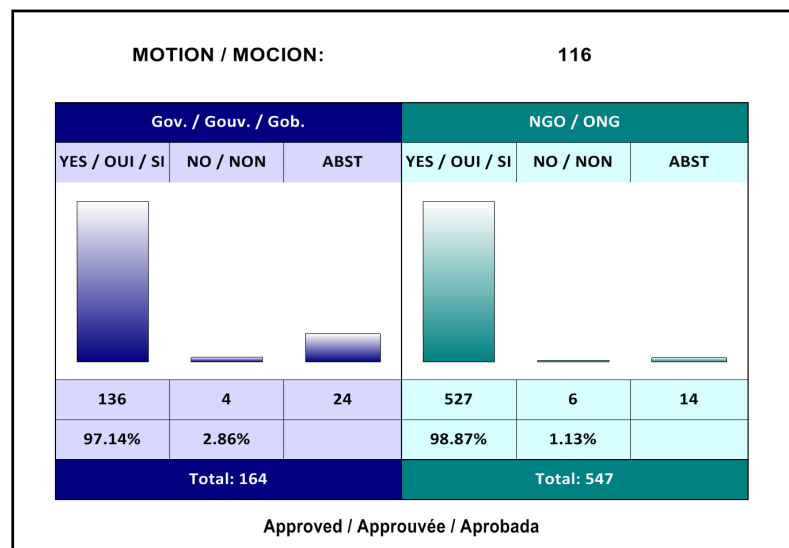

Members' Assembly voting results: 11 September 2012

Members' Assembly voting results: 11 September 2012

Members' Assembly voting results: 11 September 2012