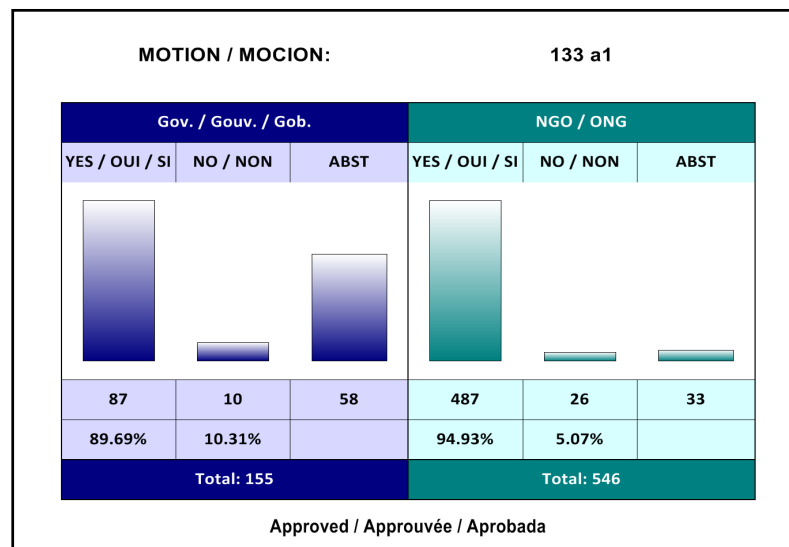

Members' Assembly voting results: 11 September 2012

Members' Assembly voting results: 11 September 2012

Members' Assembly voting results: 11 September 2012