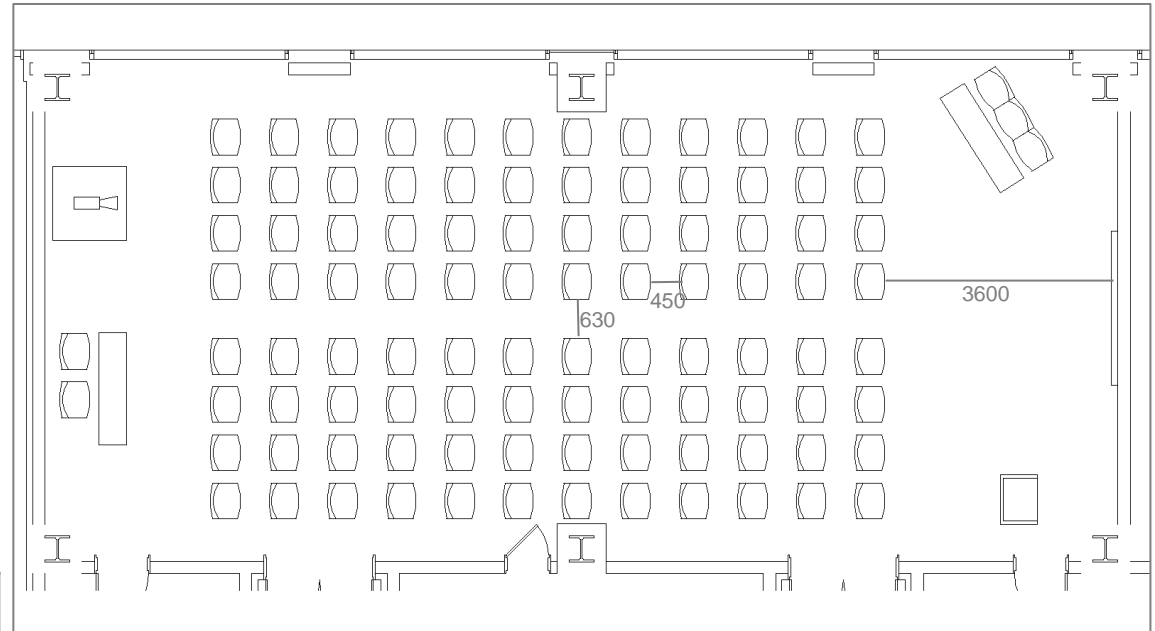

## 5. Workshop 5\_ Samda Hall

ICC JEJU Size (W×L×H)	Capacity	Remarks
20.9×13.2×5.2	Theater Type 196 persons	Existing Fac.

\* ICC JEJU Comments : Capacity (198 persons)

Using the built-in Interpretation Booth: 1.8m× 1.8m

## 6. Workshop 6\_ Halla A Hall

ICC JEJU Size (W×L×H)	Capacity	Remarks
16.2×21.5×4.95	Theater Type 252persons	Existing Fac.

## 7. Workshop 7\_ Halla B Hall

ICC JEJU Size (W×L×H)	Capacity	Remarks
13.5×21.5×4.95	Theater Type 210 persons	Existing Fac.

\* ICC JEJU Comments : Capacity (220 persons)

Set up the Mobile Interpretation Booth: 1.8m× 1.8m

## 8. Workshop 8\_ 303

ICC JEJU Size (W×L×H)	Capacity	Remarks
16.1×7.8×3.0	Theater Type 96 persons	Existing Fac.