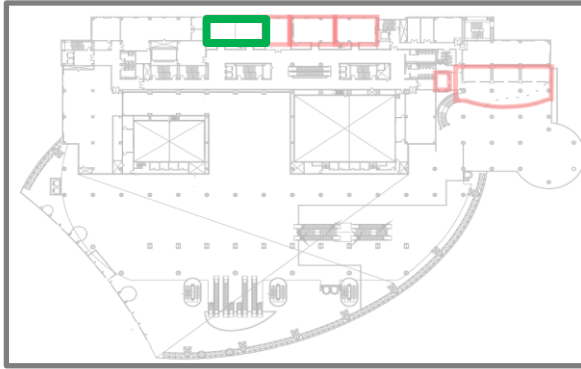

9. Workshop 9_401

ICC JEJU Size (W×L×H)	Capacity	Remarks
16.2×7.9×3.0	Theater Type 96 persons	Existing Fac.