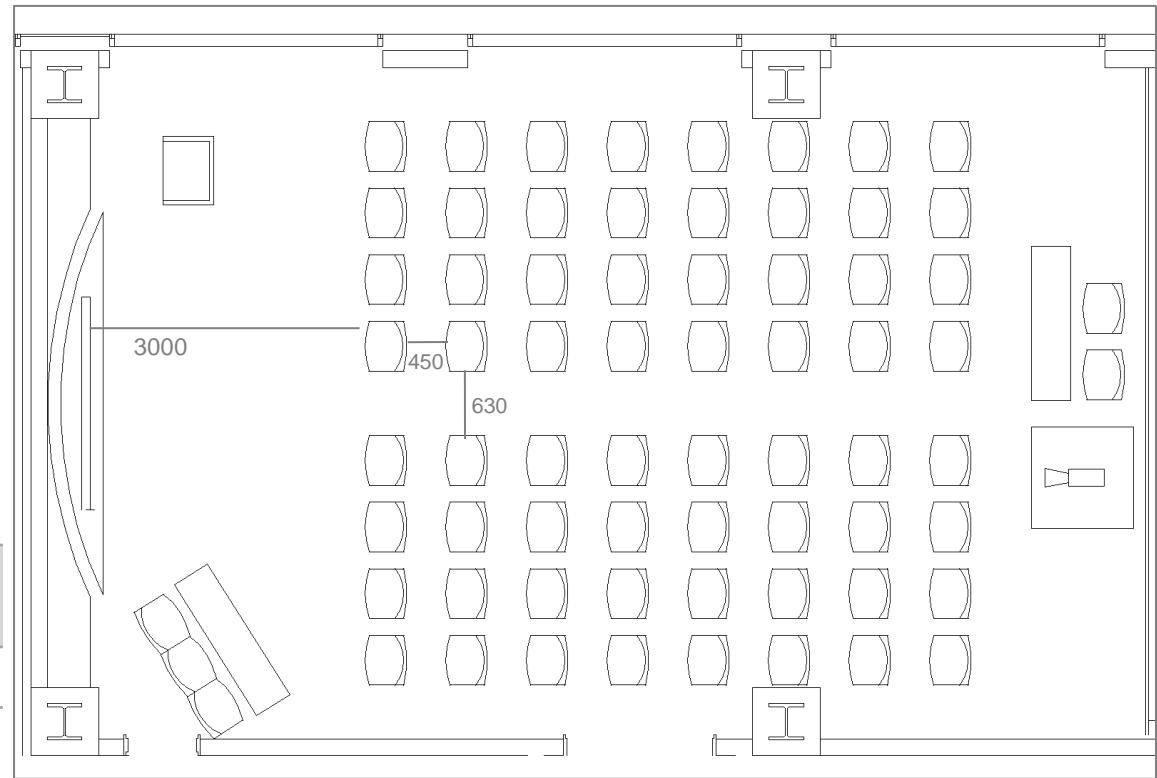

## 7. Workshop 7\_ Halla B Hall

ICC JEJU Size (W×L×H)	Capacity	Remarks
13.5×21.5×4.95	Theater Type 210 persons	Existing Fac.

\* ICC JEJU Comments : Capacity (220 persons)

Set up the Mobile Interpretation Booth: 1.8m× 1.8m

## 8. Workshop 8\_ 303

ICC JEJU Size (W×L×H)	Capacity	Remarks
16.1×7.8×3.0	Theater Type 96 persons	Existing Fac.

## 9. Workshop 9\_401

ICC JEJU Size (W×L×H)	Capacity	Remarks
16.2×7.9×3.0	Theater Type 96 persons	Existing Fac.

## 10. Workshop 10\_402A

ICC JEJU Size (W×L×H)	Capacity	Remarks
12.25×7.9×3.0	Theater Type 64persons	Existing Fac.