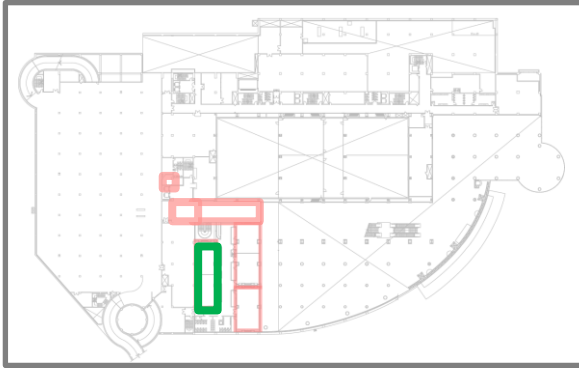

## 1. Workshop 1\_ Yeongju Hall A

ICC JEJU Size (W×L×H)	Capacity	Remarks
25.8×15.6×6.6	Theater Type 306 persons	Existing Fac.

## 2. Workshop 2\_201

ICC JEJU Size (W×L×H)	Capacity	Remarks
7×26.93×3.3	Theater Type 140 persons	Existing Fac.

## 3. Workshop 3\_202

ICC JEJU Size (W×L×H)	Capacity	Remarks
7.3×25.3×3.3	Theater Type 126 persons	Existing Fac.

\* ICC JEJU Comments : Capacity (128 persons)

Set up the Mobile Interpretation Booth: 1.8m× 1.8m

## 4. Workshop 4\_203

ICC JEJU Size (W×L×H)	Capacity	Remarks
7.3×18.5×3.3	Theater Type 91 persons	Existing Fac.

\* ICC JEJU Comments : Capacity (88 persons)

Set up the Mobile Interpretation Booth: 1.8m× 1.8m