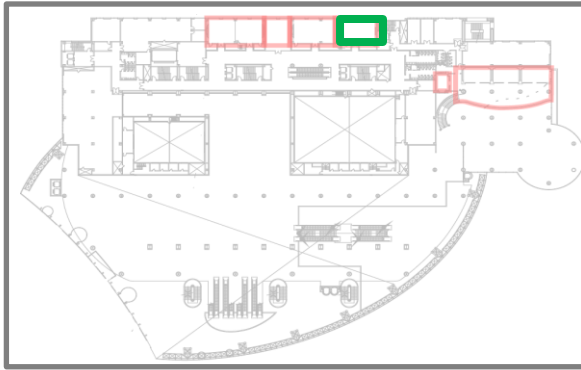

11. Workshop 11_402B

ICC JEJU Size (W×L×H)	Capacity	Remarks
12.25×7.9×3.0	Theater Type 64persons	Existing Fac.