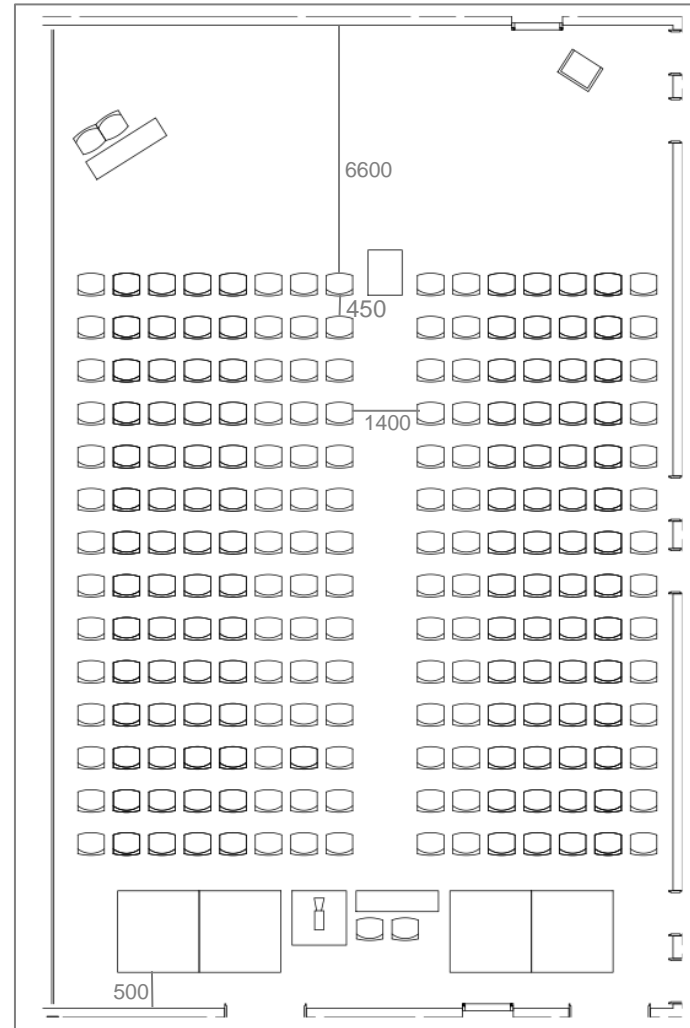

## 4. Workshop 4\_203

ICC JEJU Size (W×L×H)	Capacity	Remarks
7.3×18.5×3.3	Theater Type 91 persons	Existing Fac.

\* ICC JEJU Comments : Capacity (88 persons)

Set up the Mobile Interpretation Booth: 1.8m× 1.8m

## 5. Workshop 5\_ Samda Hall

ICC JEJU Size (W×L×H)	Capacity	Remarks
20.9×13.2×5.2	Theater Type 196 persons	Existing Fac.

\* ICC JEJU Comments : Capacity (198 persons)

Using the built-in Interpretation Booth: 1.8m× 1.8m

## 6. Workshop 6\_ Halla A Hall

ICC JEJU Size (W×L×H)	Capacity	Remarks
16.2×21.5×4.95	Theater Type 252persons	Existing Fac.

## 7. Workshop 7\_ Halla B Hall

ICC JEJU Size (W×L×H)	Capacity	Remarks
13.5×21.5×4.95	Theater Type 210 persons	Existing Fac.

\* ICC JEJU Comments : Capacity (220 persons)

Set up the Mobile Interpretation Booth: 1.8m× 1.8m