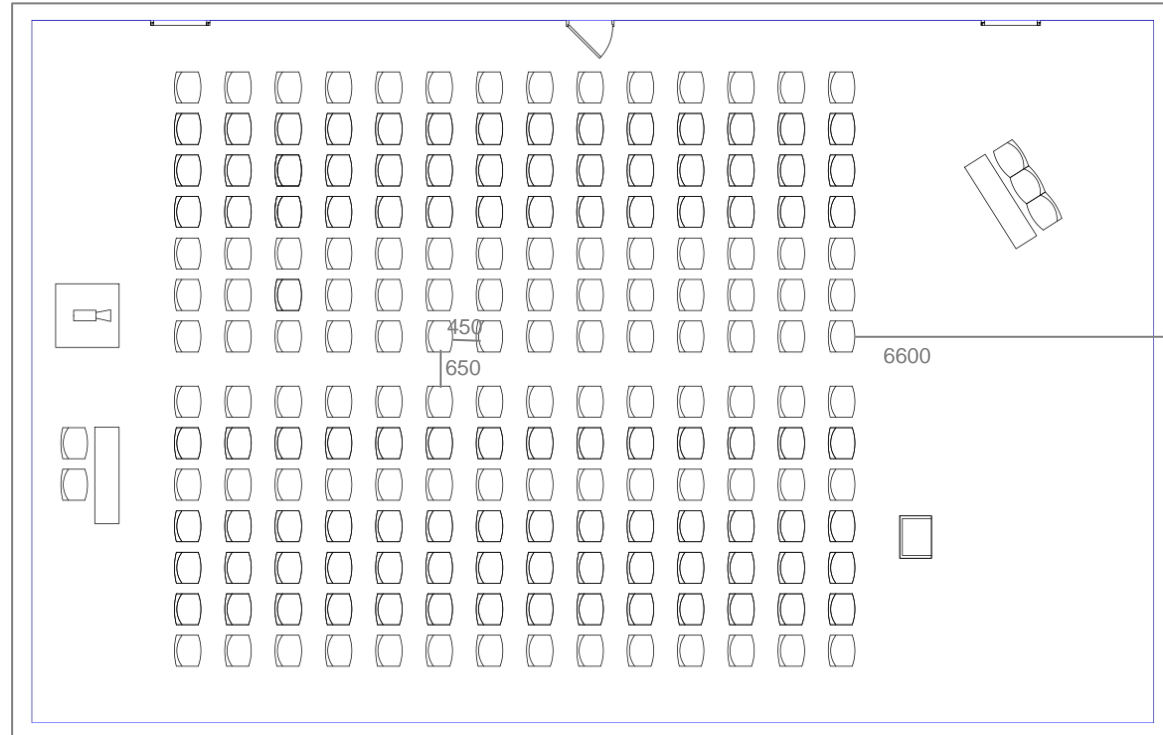

## 3. Workshop 3\_202

ICC JEJU Size (W×L×H)	Capacity	Remarks
7.3×25.3×3.3	Theater Type 126 persons	Existing Fac.

\* ICC JEJU Comments : Capacity (128 persons)

Set up the Mobile Interpretation Booth: 1.8m× 1.8m

## 4. Workshop 4\_203

ICC JEJU Size (W×L×H)	Capacity	Remarks
7.3×18.5×3.3	Theater Type 91 persons	Existing Fac.

\* ICC JEJU Comments : Capacity (88 persons)

Set up the Mobile Interpretation Booth: 1.8m× 1.8m

## 5. Workshop 5\_ Samda Hall

ICC JEJU Size (W×L×H)	Capacity	Remarks
20.9×13.2×5.2	Theater Type 196 persons	Existing Fac.

\* ICC JEJU Comments : Capacity (198 persons)

Using the built-in Interpretation Booth: 1.8m× 1.8m

## 6. Workshop 6\_ Halla A Hall

ICC JEJU Size (W×L×H)	Capacity	Remarks
16.2×21.5×4.95	Theater Type 252persons	Existing Fac.