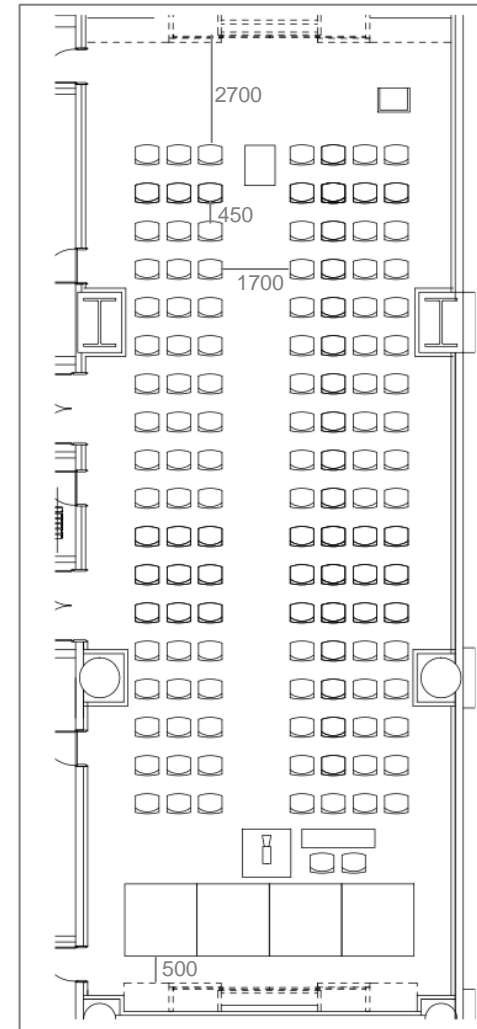

# Workshop Layout

## 1. Workshop 1\_ Yeongju Hall A

ICC JEJU Size (W×L×H)	Capacity	Remarks
25.8×15.6×6.6	Theater Type 306 persons	Existing Fac.

## 2. Workshop 2\_201

ICC JEJU Size (W×L×H)	Capacity	Remarks
7×26.93×3.3	Theater Type 140 persons	Existing Fac.

## 3. Workshop 3\_202

ICC JEJU Size (W×L×H)	Capacity	Remarks
7.3×25.3×3.3	Theater Type 126 persons	Existing Fac.

\* ICC JEJU Comments : Capacity (128 persons)

Set up the Mobile Interpretation Booth: 1.8m× 1.8m