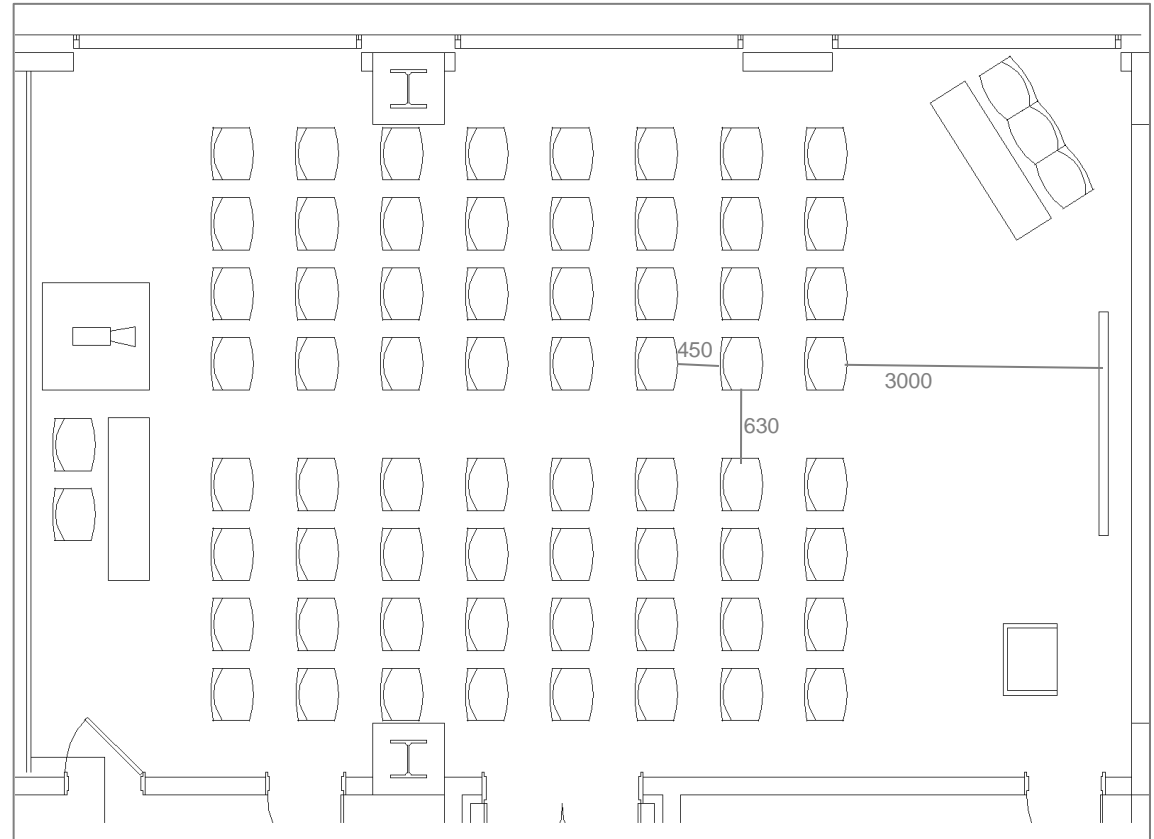

11. Workshop 11_402B

ICC JEJU Size (W×L×H)	Capacity	Remarks
12.25×7.9×3.0	Theater Type 64persons	Existing Fac.