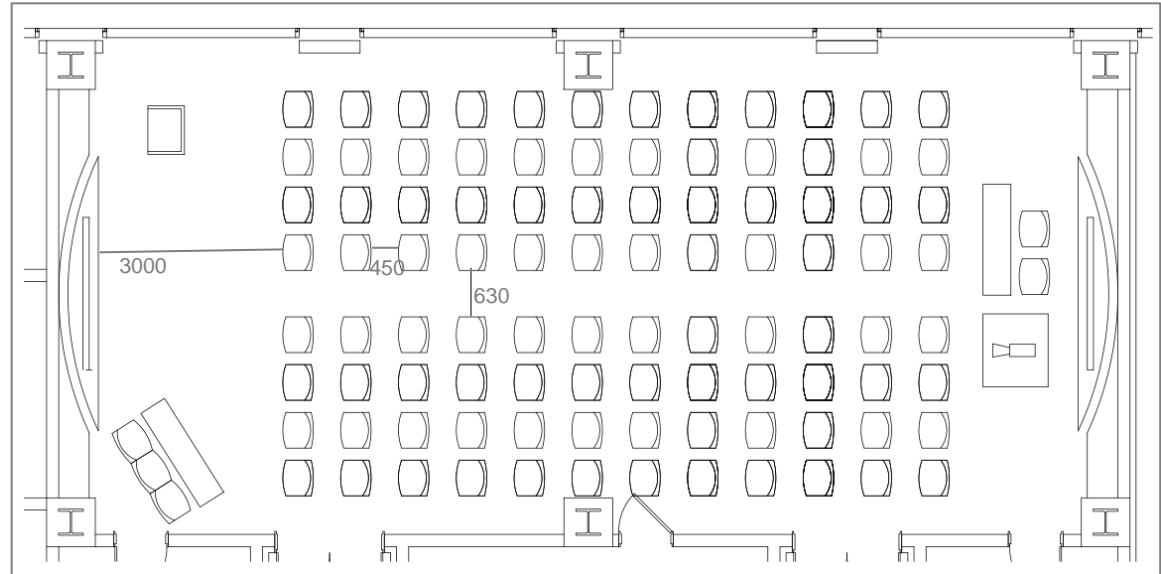

9. Workshop 9_401

ICC JEJU Size (W×L×H)	Capacity	Remarks
16.2×7.9×3.0	Theater Type 96 persons	Existing Fac.