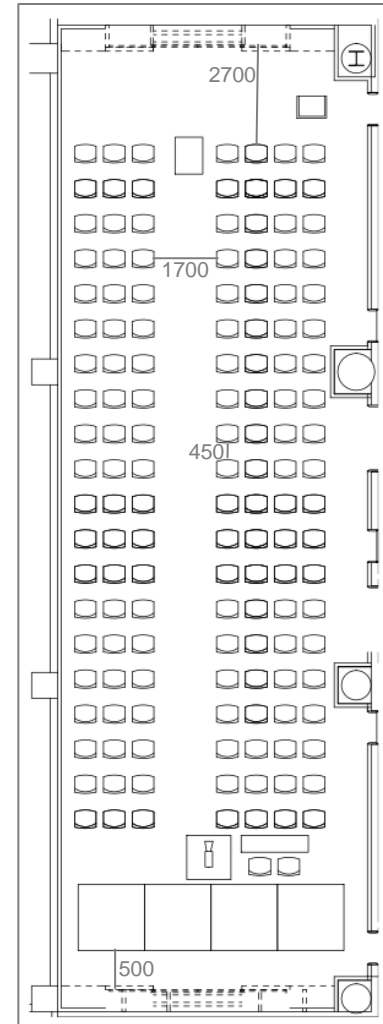

# Workshop Layout

## 1. Workshop 1\_ Yeongju Hall A

ICC JEJU Size (W×L×H)	Capacity	Remarks
25.8×15.6×6.6	Theater Type 306 persons	Existing Fac.

## 2. Workshop 2\_201

ICC JEJU Size (W×L×H)	Capacity	Remarks
7×26.93×3.3	Theater Type 140 persons	Existing Fac.

## 3. Workshop 3\_202

ICC JEJU Size (W×L×H)	Capacity	Remarks
7.3×25.3×3.3	Theater Type 126 persons	Existing Fac.

\* ICC JEJU Comments : Capacity (128 persons)

Set up the Mobile Interpretation Booth: 1.8m× 1.8m