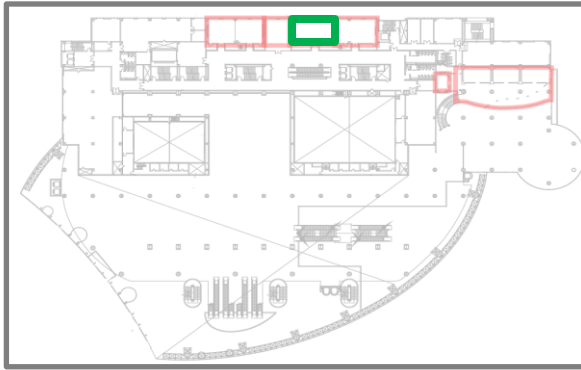

10. Workshop 10_402A

ICC JEJU Size (W×L×H)	Capacity	Remarks
12.25×7.9×3.0	Theater Type 64persons	Existing Fac.