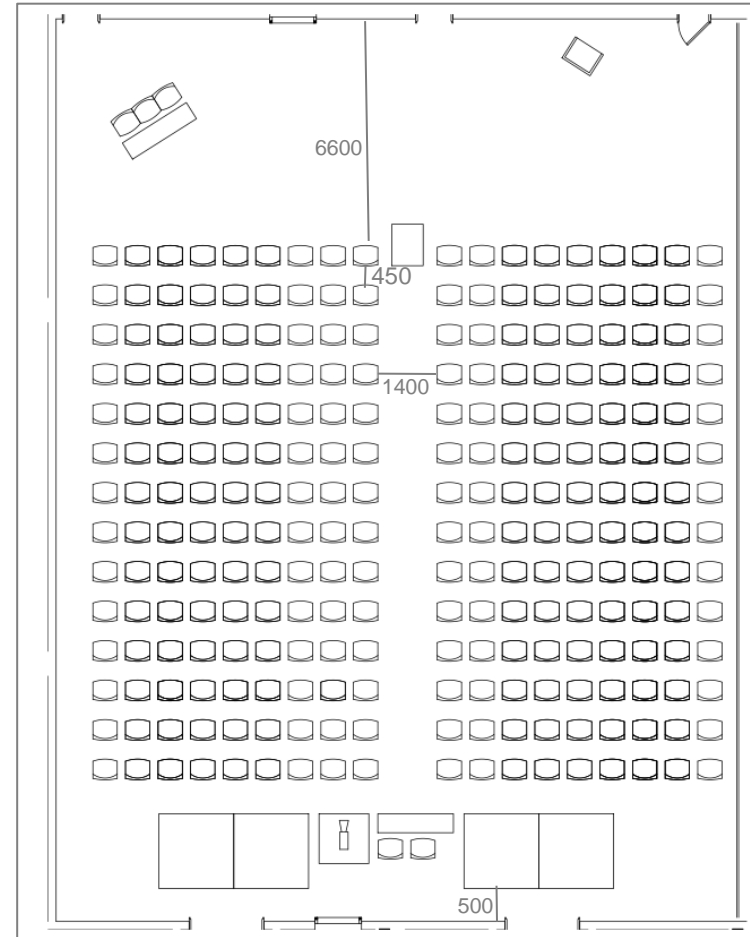

## 3. Workshop 3\_202

ICC JEJU Size (W×L×H)	Capacity	Remarks
7.3×25.3×3.3	Theater Type 126 persons	Existing Fac.

\* ICC JEJU Comments : Capacity (128 persons)

Set up the Mobile Interpretation Booth: 1.8m× 1.8m

## 4. Workshop 4\_203

ICC JEJU Size (W×L×H)	Capacity	Remarks
7.3×18.5×3.3	Theater Type 91 persons	Existing Fac.

\* ICC JEJU Comments : Capacity (88 persons)

Set up the Mobile Interpretation Booth: 1.8m× 1.8m

## 5. Workshop 5\_ Samda Hall

ICC JEJU Size (W×L×H)	Capacity	Remarks
20.9×13.2×5.2	Theater Type 196 persons	Existing Fac.

\* ICC JEJU Comments : Capacity (198 persons)

Using the built-in Interpretation Booth: 1.8m× 1.8m

## 6. Workshop 6\_ Halla A Hall

ICC JEJU Size (W×L×H)	Capacity	Remarks
16.2×21.5×4.95	Theater Type 252persons	Existing Fac.