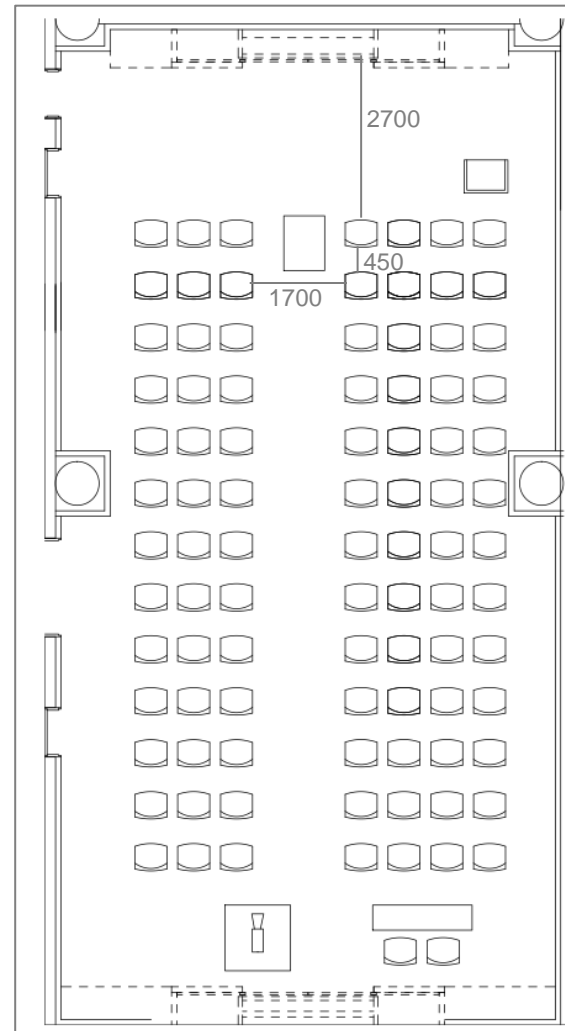

## 2. Workshop 2\_201

ICC JEJU Size (W×L×H)	Capacity	Remarks
7×26.93×3.3	Theater Type 140 persons	Existing Fac.

## 3. Workshop 3\_202

ICC JEJU Size (W×L×H)	Capacity	Remarks
7.3×25.3×3.3	Theater Type 126 persons	Existing Fac.

\* ICC JEJU Comments : Capacity (128 persons)

Set up the Mobile Interpretation Booth: 1.8m× 1.8m

## 4. Workshop 4\_203

ICC JEJU Size (W×L×H)	Capacity	Remarks
7.3×18.5×3.3	Theater Type 91 persons	Existing Fac.

\* ICC JEJU Comments : Capacity (88 persons)

Set up the Mobile Interpretation Booth: 1.8m× 1.8m

## 5. Workshop 5\_ Samda Hall

ICC JEJU Size (W×L×H)	Capacity	Remarks
20.9×13.2×5.2	Theater Type 196 persons	Existing Fac.

\* ICC JEJU Comments : Capacity (198 persons)

Using the built-in Interpretation Booth: 1.8m× 1.8m