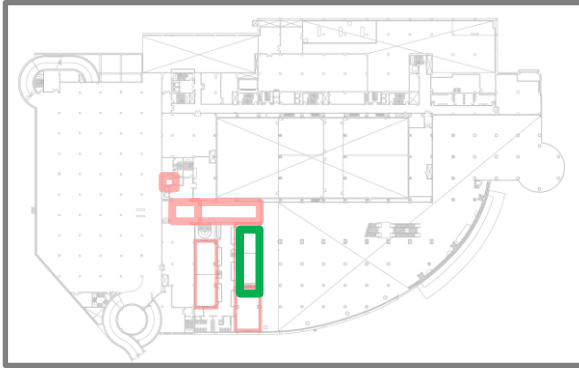

## 1. Workshop 1\_ Yeongju Hall A

ICC JEJU Size (W×L×H)	Capacity	Remarks
25.8×15.6×6.6	Theater Type 306 persons	Existing Fac.

## 2. Workshop 2\_201

ICC JEJU Size (W×L×H)	Capacity	Remarks
7×26.93×3.3	Theater Type 140 persons	Existing Fac.

## 3. Workshop 3\_202

ICC JEJU Size (W×L×H)	Capacity	Remarks
7.3×25.3×3.3	Theater Type 126 persons	Existing Fac.

\* ICC JEJU Comments : Capacity (128 persons)

Set up the Mobile Interpretation Booth: 1.8m× 1.8m

## 4. Workshop 4\_203

ICC JEJU Size (W×L×H)	Capacity	Remarks
7.3×18.5×3.3	Theater Type 91 persons	Existing Fac.

\* ICC JEJU Comments : Capacity (88 persons)

Set up the Mobile Interpretation Booth: 1.8m× 1.8m