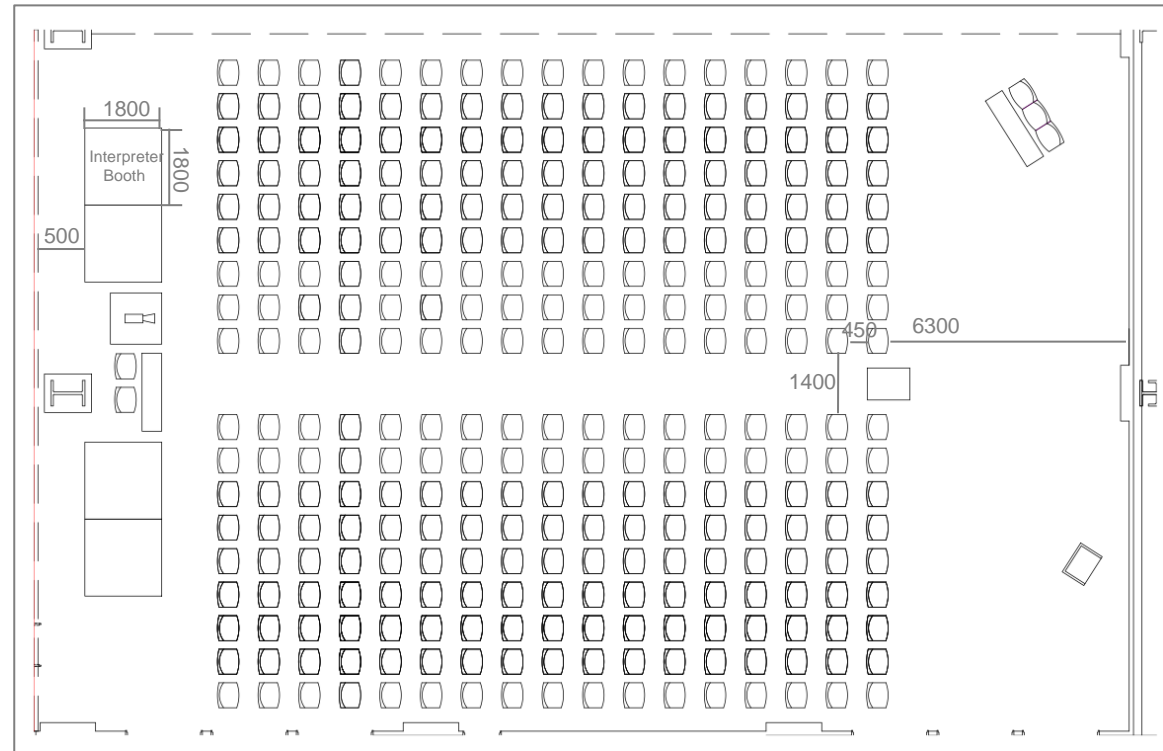

# Workshop Layout

## 1. Workshop 1\_ Yeongju Hall A

ICC JEJU Size (W×L×H)	Capacity	Remarks
25.8×15.6×6.6	Theater Type 306 persons	Existing Fac.

## 2. Workshop 2\_201

ICC JEJU Size (W×L×H)	Capacity	Remarks
7×26.93×3.3	Theater Type 140 persons	Existing Fac.

## 3. Workshop 3\_202

ICC JEJU Size (W×L×H)	Capacity	Remarks
7.3×25.3×3.3	Theater Type 126 persons	Existing Fac.

\* ICC JEJU Comments : Capacity (128 persons)

Set up the Mobile Interpretation Booth: 1.8m× 1.8m