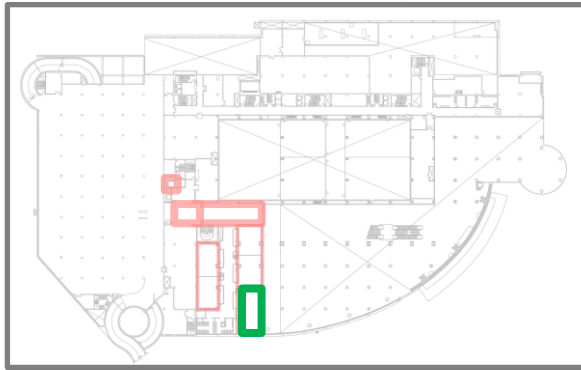

## 2. Workshop 2\_201

ICC JEJU Size (W×L×H)	Capacity	Remarks
7×26.93×3.3	Theater Type 140 persons	Existing Fac.

## 3. Workshop 3\_202

ICC JEJU Size (W×L×H)	Capacity	Remarks
7.3×25.3×3.3	Theater Type 126 persons	Existing Fac.

\* ICC JEJU Comments : Capacity (128 persons)

Set up the Mobile Interpretation Booth: 1.8m× 1.8m

## 4. Workshop 4\_203

ICC JEJU Size (W×L×H)	Capacity	Remarks
7.3×18.5×3.3	Theater Type 91 persons	Existing Fac.

\* ICC JEJU Comments : Capacity (88 persons)

Set up the Mobile Interpretation Booth: 1.8m× 1.8m

## 5. Workshop 5\_ Samda Hall

ICC JEJU Size (W×L×H)	Capacity	Remarks
20.9×13.2×5.2	Theater Type 196 persons	Existing Fac.

\* ICC JEJU Comments : Capacity (198 persons)

Using the built-in Interpretation Booth: 1.8m× 1.8m